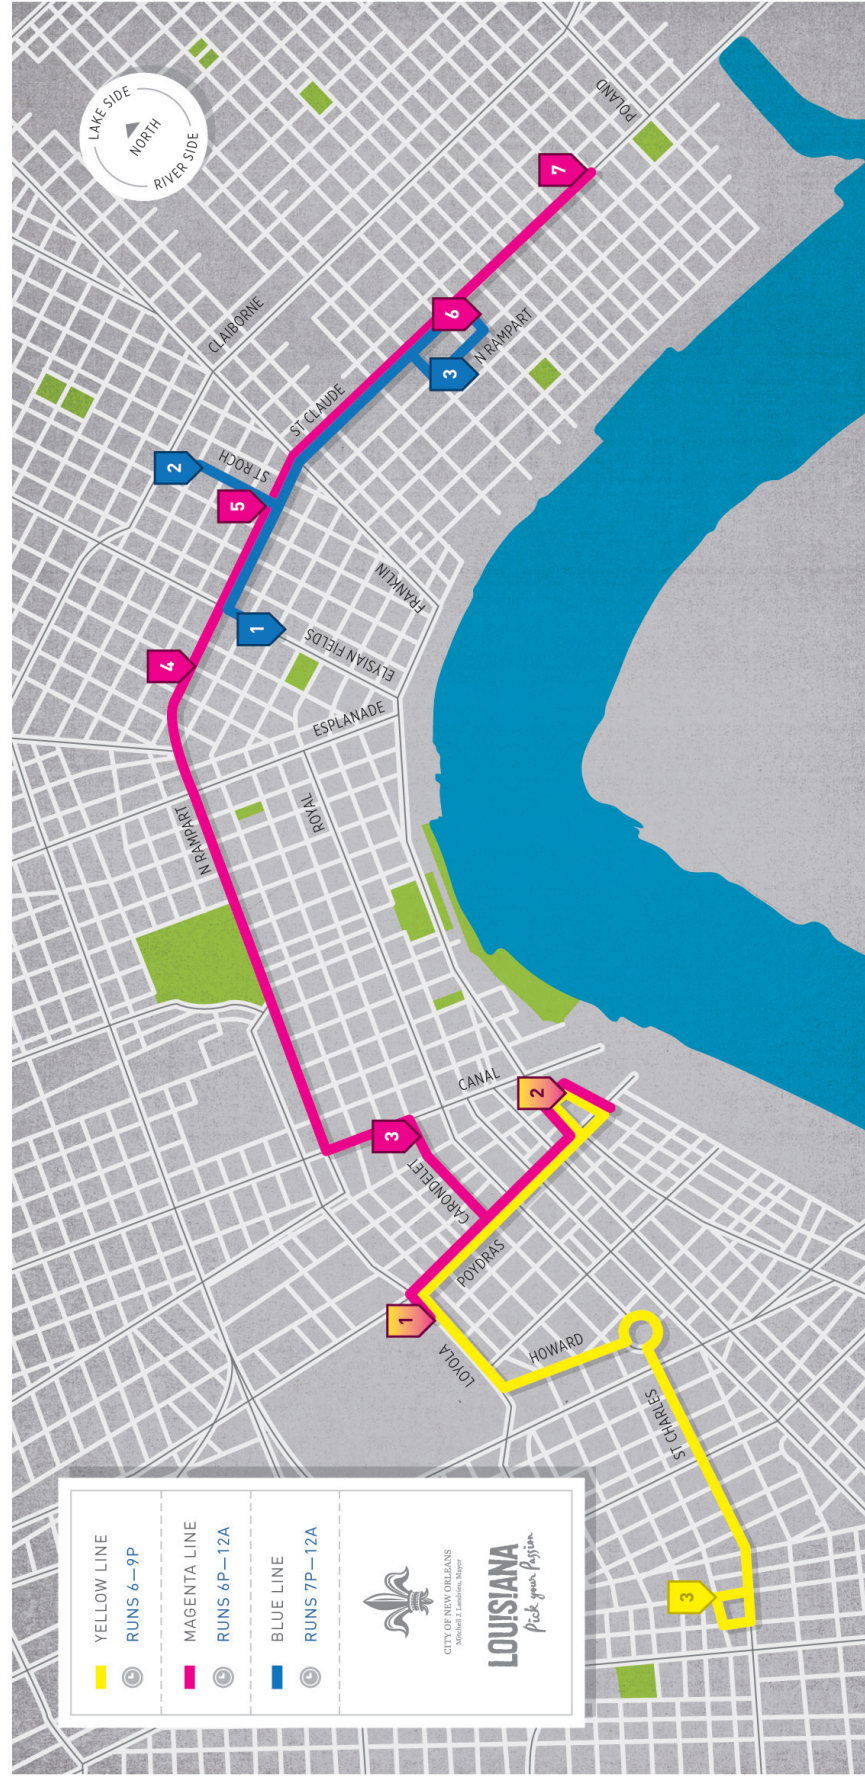

Buses will pick off and drop off from each stop approximately every 15 minutes.

St. Claude Satellites is a project by artists and community members whose mission is to showcase the contemporary art scene in New Orleans. This project is supported by the State of Louisiana and the City of New Orleans and is also a partnership with Catalogue.

CATALOGUE

St. Claude Satellites October 22 2011, 6P—12A. Proudly made in New Orleans.
Thank you— Tori Bush, Erik Kiesewetter, Amanda Brinkman, Jessica Bizer and Sophie T. Lvoff.